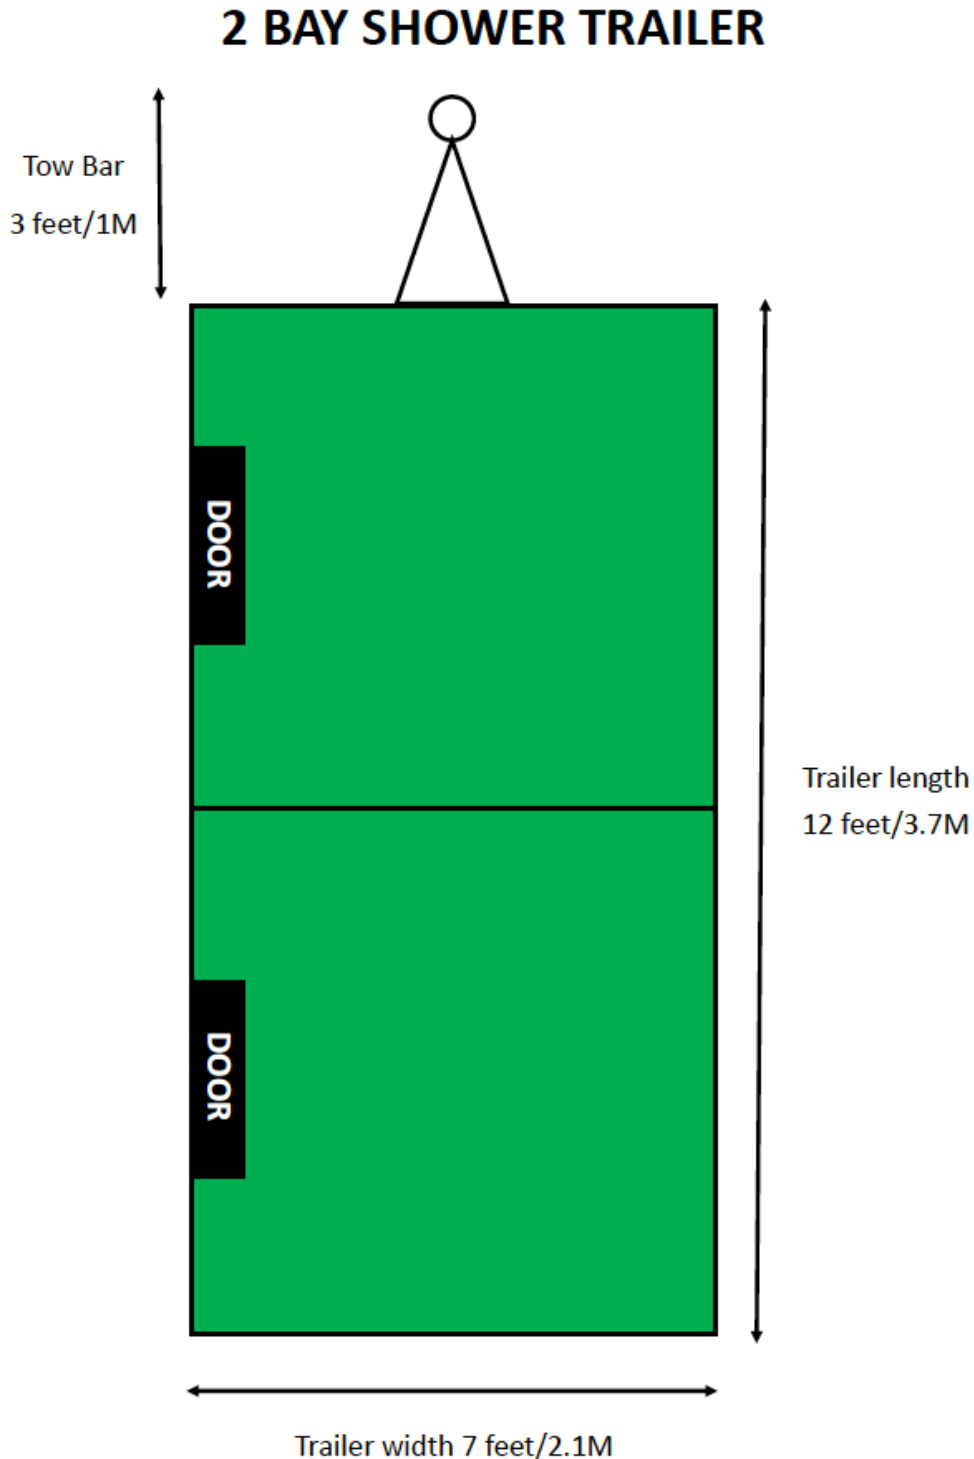

FLOORPLAN FOR

4 + 4 Toilet Trailer

Call 0330 333 8178

FLOORPLAN FOR

2 Bay Shower Trailer

Call 0330 333 8178

FLOORPLAN FOR

6 Bay Shower Trailer