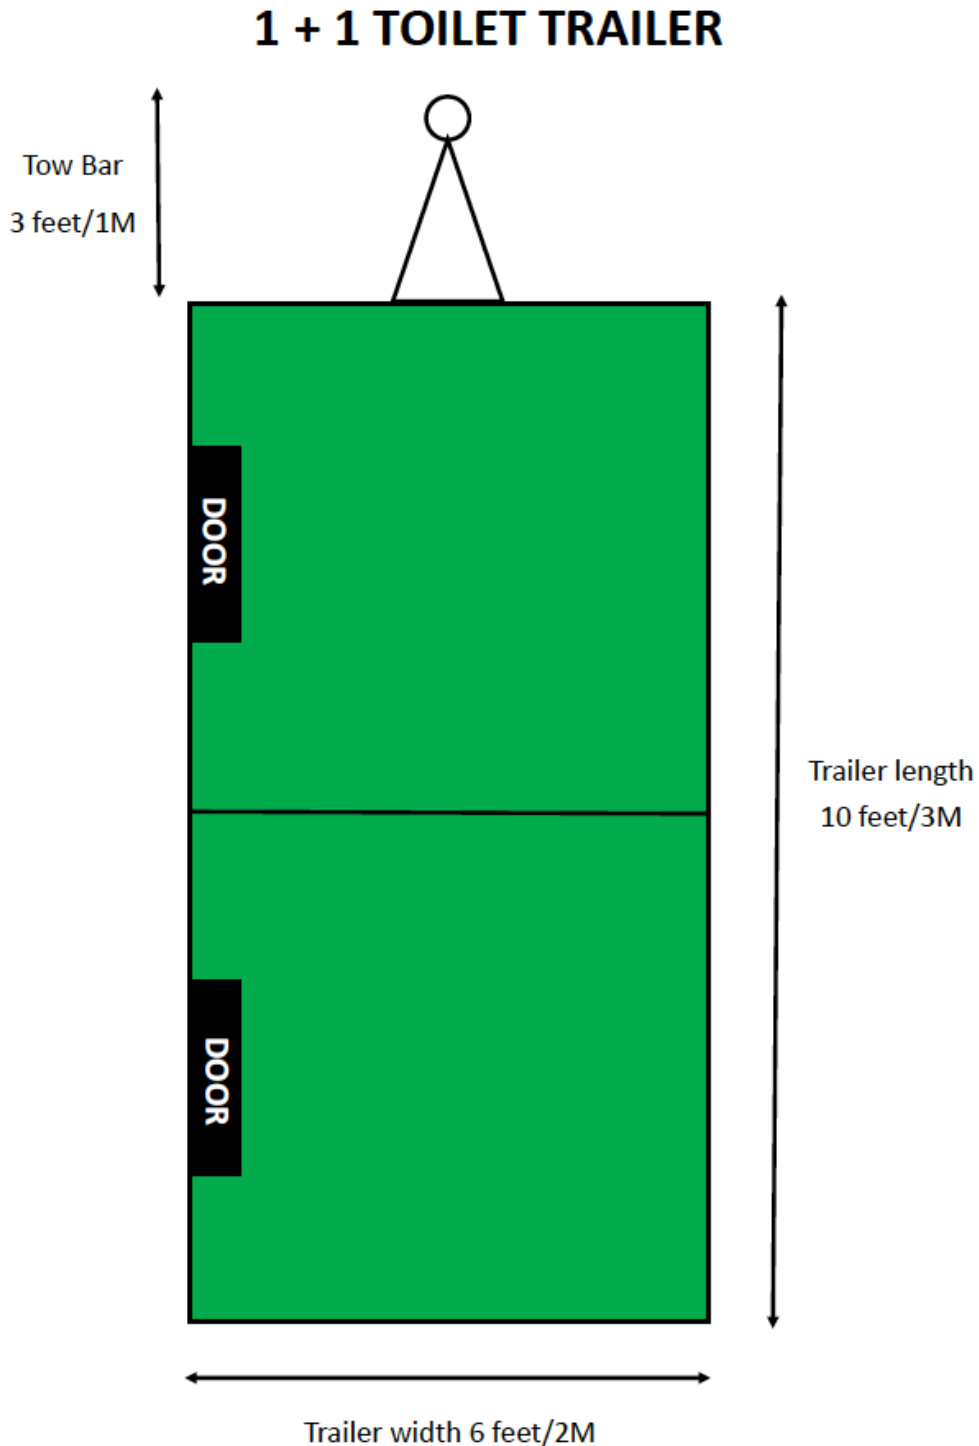

UK **Loos**.com

www.ukloos.com

TOILET AND
SHOWER
TRAILER
FLOORPLANS

For pricing please call:

0330 333 8178

FLOORPLAN FOR

1 + 1 Toilet Trailer

Call 0330 333 8178

FLOORPLAN FOR

2 + 1 Toilet Trailer

Call 0330 333 8178

FLOORPLAN FOR

2 + 2 Toilet Trailer

Call 0330 333 8178

FLOORPLAN FOR

3 + 1 Toilet Trailer

Call 0330 333 8178

FLOORPLAN FOR

4 + 1 Toilet Trailer

Call 0330 333 8178

4+1 TOILET TRAILER

FLOORPLAN FOR

4 + 2 Toilet Trailer

Call 0330 333 8178

FLOORPLAN FOR

4 + 4 Toilet Trailer

Call 0330 333 8178

FLOORPLAN FOR

2 Bay Shower Trailer

Call 0330 333 8178

FLOORPLAN FOR

6 Bay Shower Trailer