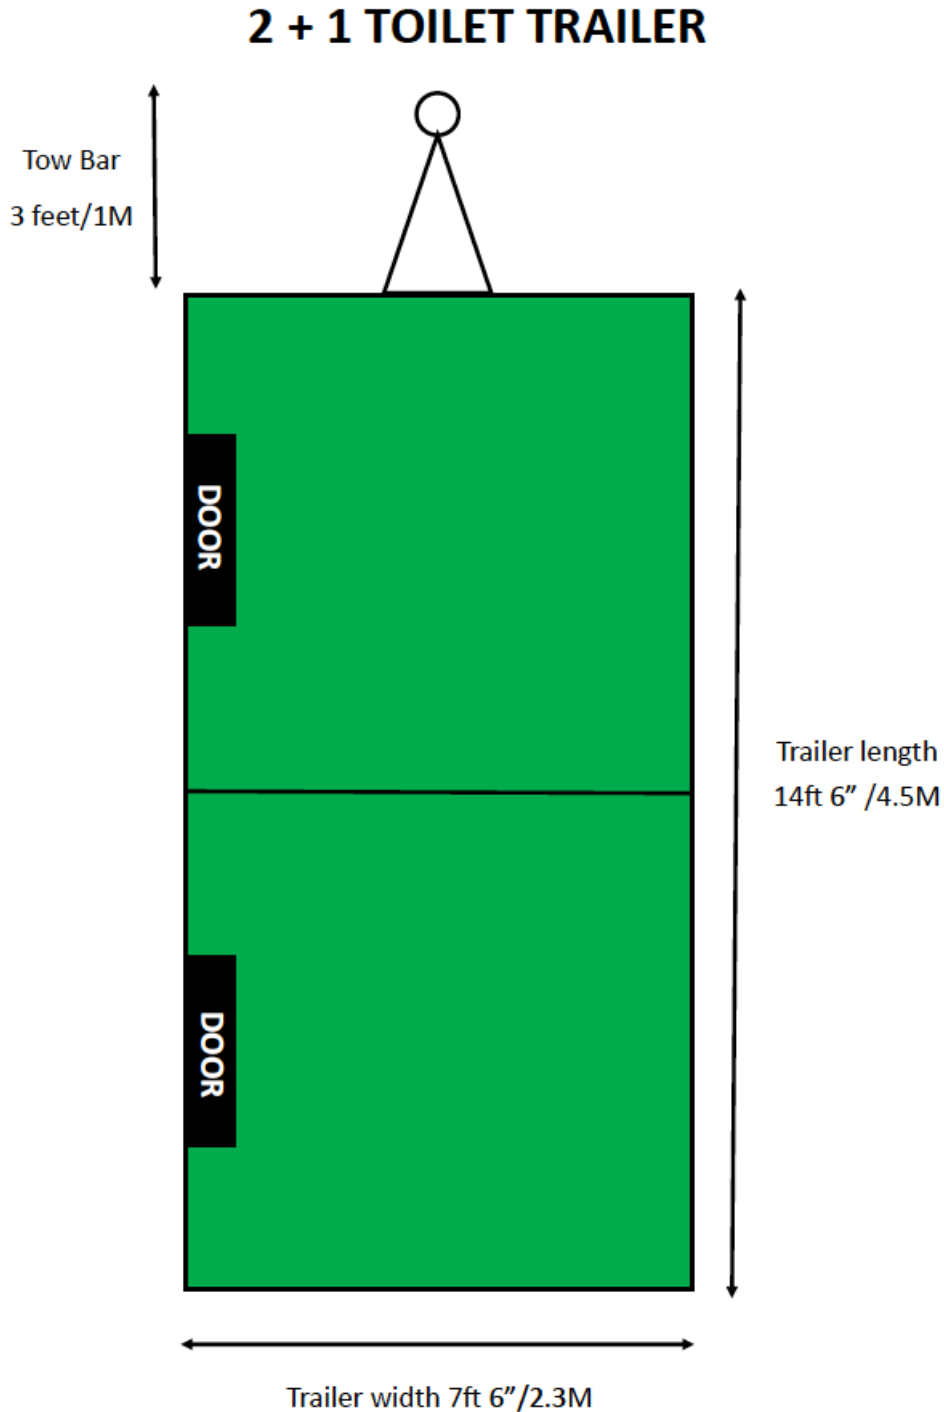

UK **Loos**.com

www.ukloos.com

TOILET AND
SHOWER
TRAILER
FLOORPLANS

For pricing please call:

0330 333 8178

FLOORPLAN FOR

1 + 1 Toilet Trailer

Call 0330 333 8178

FLOORPLAN FOR

2 + 1 Toilet Trailer

Call 0330 333 8178

FLOORPLAN FOR

2 + 2 Toilet Trailer

Call 0330 333 8178

FLOORPLAN FOR

3 + 1 Toilet Trailer

Call 0330 333 8178

FLOORPLAN FOR

4 + 1 Toilet Trailer

Call 0330 333 8178

4+1 TOILET TRAILER

FLOORPLAN FOR

4 + 2 Toilet Trailer

Call 0330 333 8178

FLOORPLAN FOR

4 + 4 Toilet Trailer

Call 0330 333 8178

FLOORPLAN FOR

2 Bay Shower Trailer

Call 0330 333 8178

FLOORPLAN FOR

6 Bay Shower Trailer