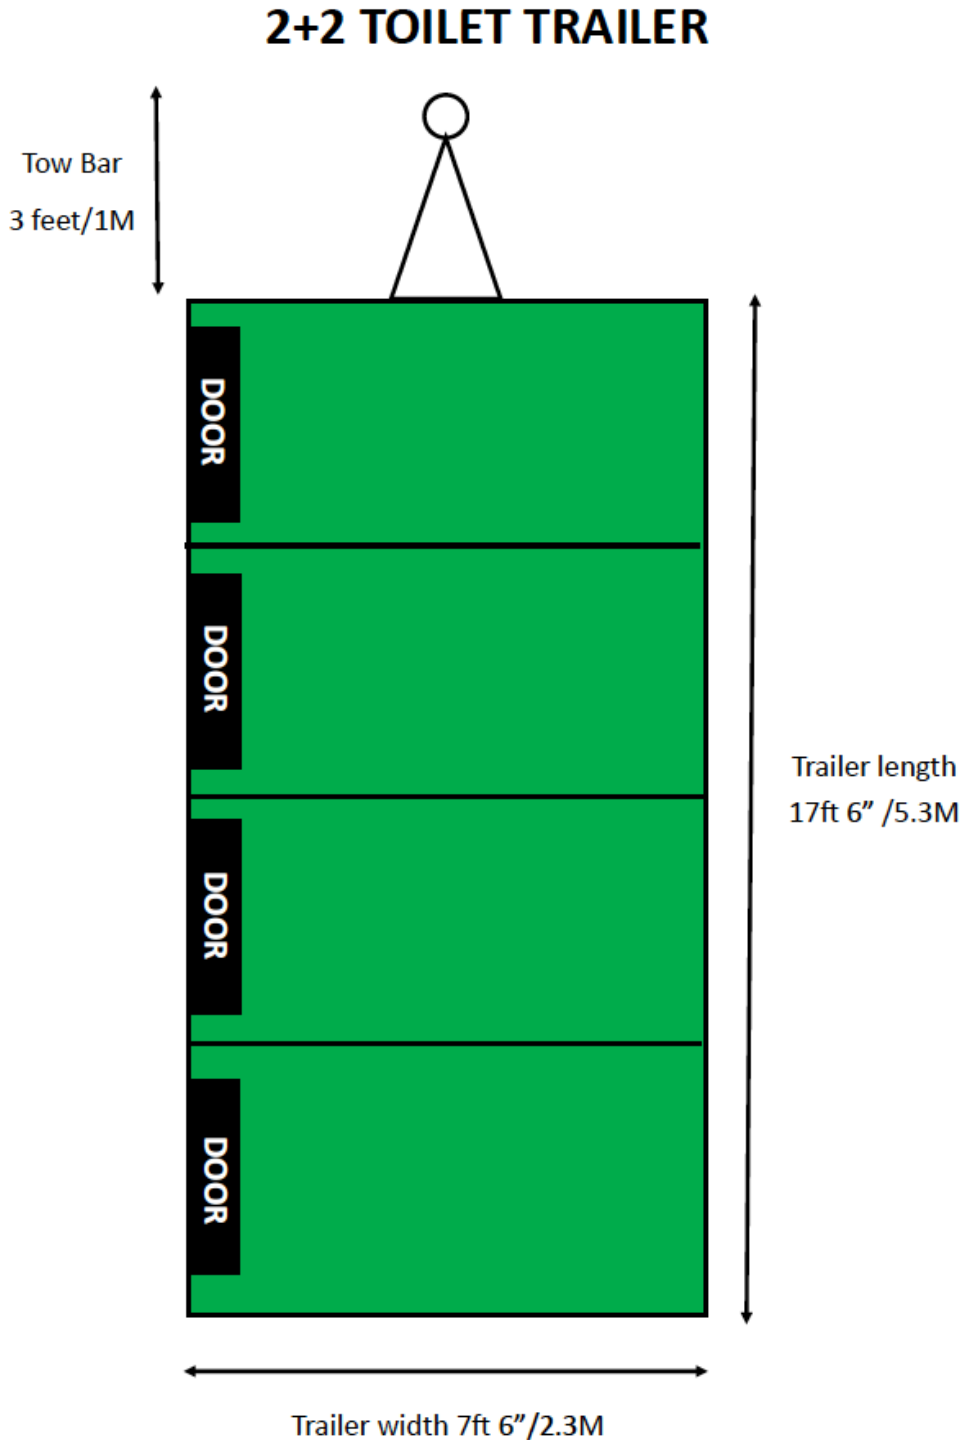

UK **Loos**.com

www.ukloos.com

TOILET AND
SHOWER
TRAILER
FLOORPLANS

For pricing please call:

0330 333 8178

FLOORPLAN FOR

1 + 1 Toilet Trailer

Call 0330 333 8178

FLOORPLAN FOR

2 + 1 Toilet Trailer

Call 0330 333 8178

FLOORPLAN FOR

2 + 2 Toilet Trailer

Call 0330 333 8178

FLOORPLAN FOR

3 + 1 Toilet Trailer

Call 0330 333 8178

FLOORPLAN FOR

4 + 1 Toilet Trailer

Call 0330 333 8178

4+1 TOILET TRAILER

FLOORPLAN FOR

4 + 2 Toilet Trailer

Call 0330 333 8178

FLOORPLAN FOR

4 + 4 Toilet Trailer

Call 0330 333 8178

FLOORPLAN FOR

2 Bay Shower Trailer

Call 0330 333 8178

FLOORPLAN FOR

6 Bay Shower Trailer