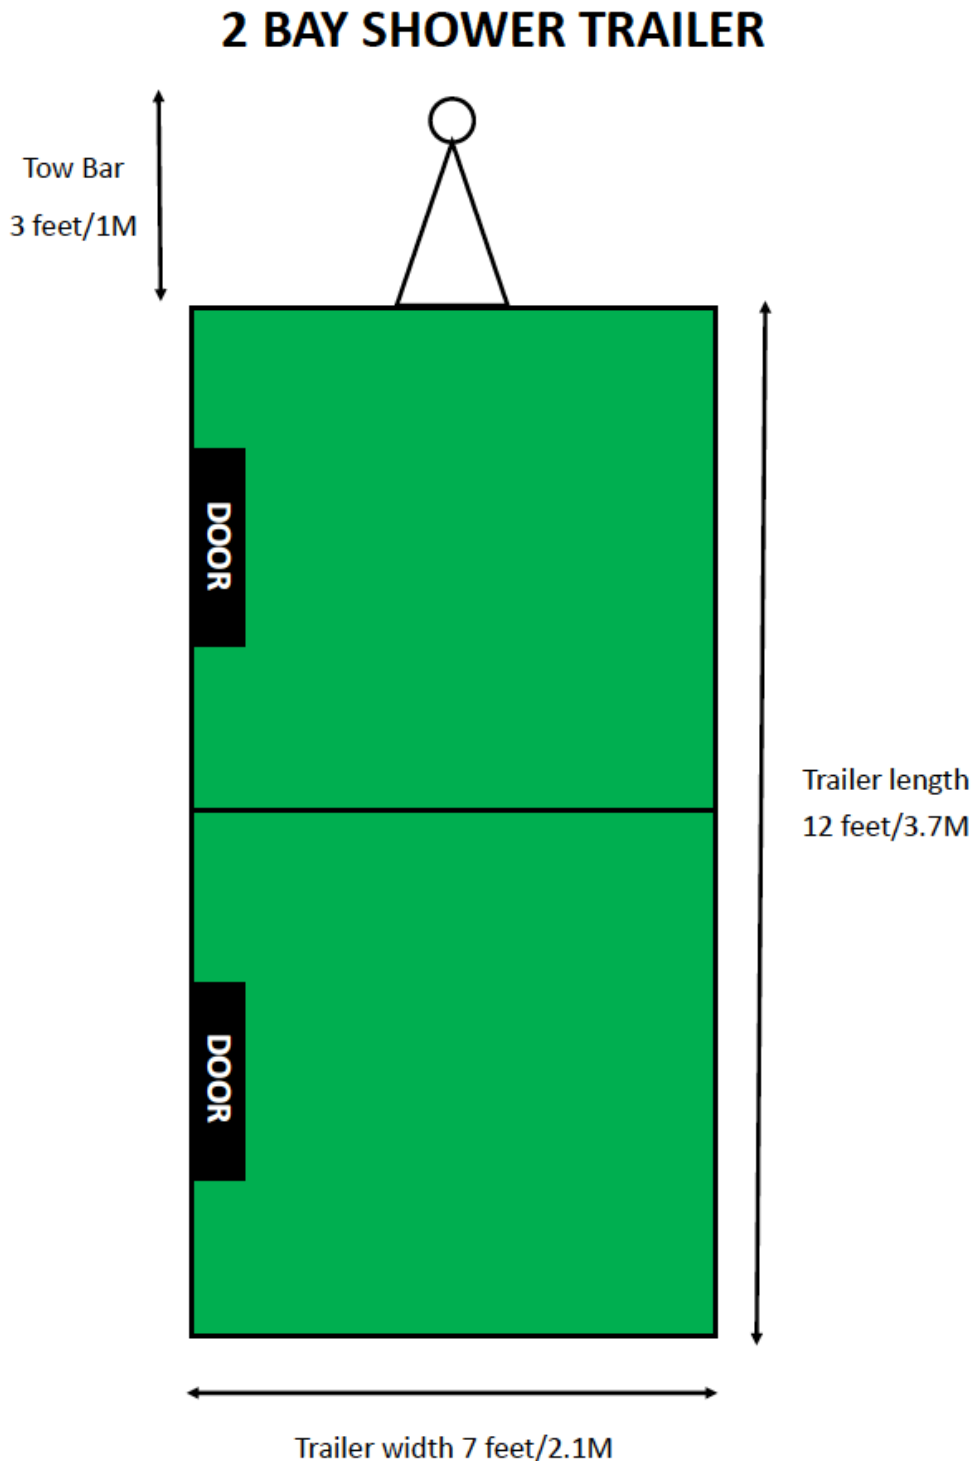

FLOORPLAN FOR

2 Bay Shower Trailer

Call 0330 333 8178

FLOORPLAN FOR

6 Bay Shower Trailer

Call 0330 333 8178